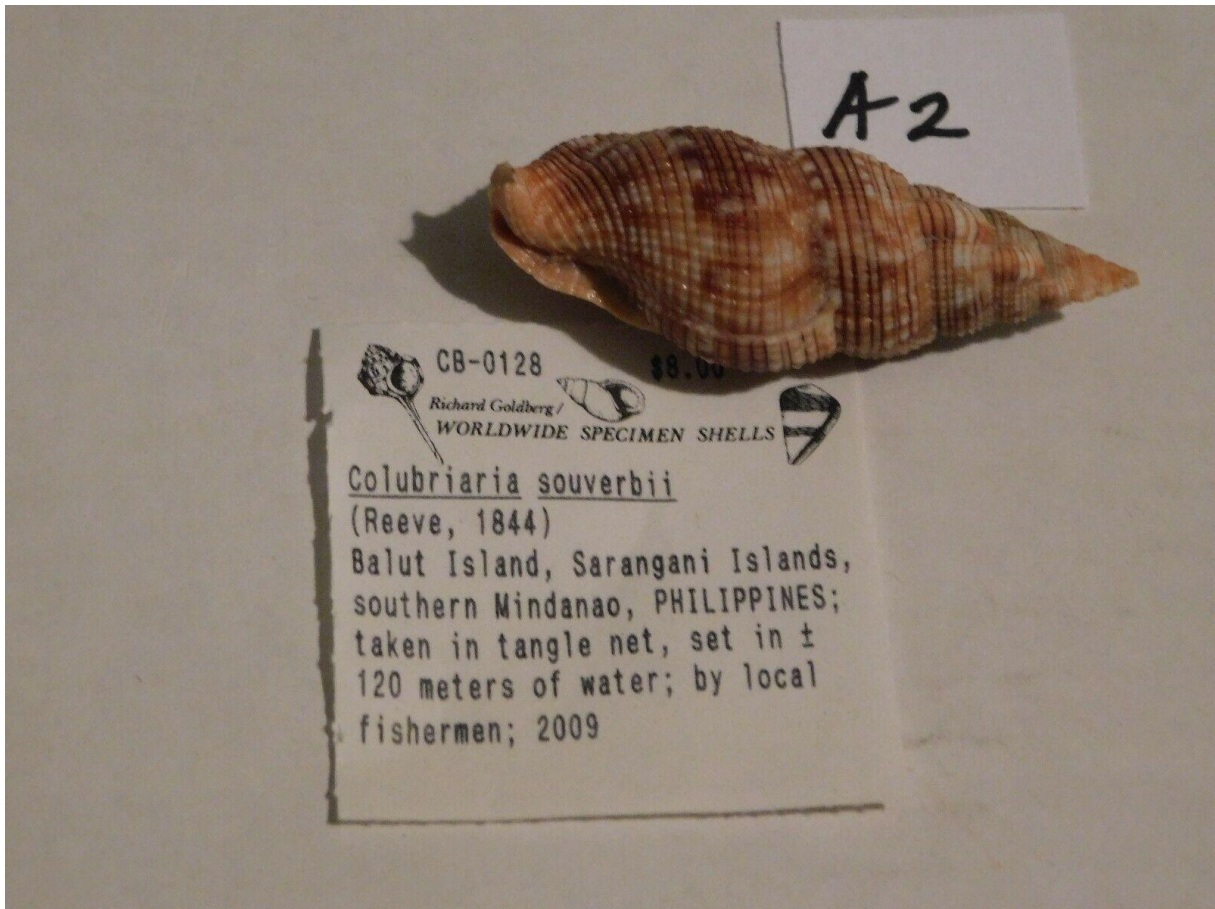

*Colubraria sowerbyi*, Phil Isl 61 mm

3 \$, Oct 2019

CB-0128  
Richard Goldberg /  
WORLDWIDE SPECIMEN SHELLS

A2

Colubriaria souverbii  
(Reeve, 1844)  
Balut Island, Sarangani Islands,  
southern Mindanao, PHILIPPINES;  
taken in tangle net, set in ±  
120 meters of water; by local  
fishermen; 2009

CB-0128  
Richard Goldberg /  
WORLDWIDE SPECIMEN SHELLS

A2

Colubriaria souverbii  
(Reeve, 1844)  
Balut Island, Sarangani Islands,  
southern Mindanao, PHILIPPINES;  
taken in tangle net, set in ±  
120 meters of water; by local  
fishermen; 2009